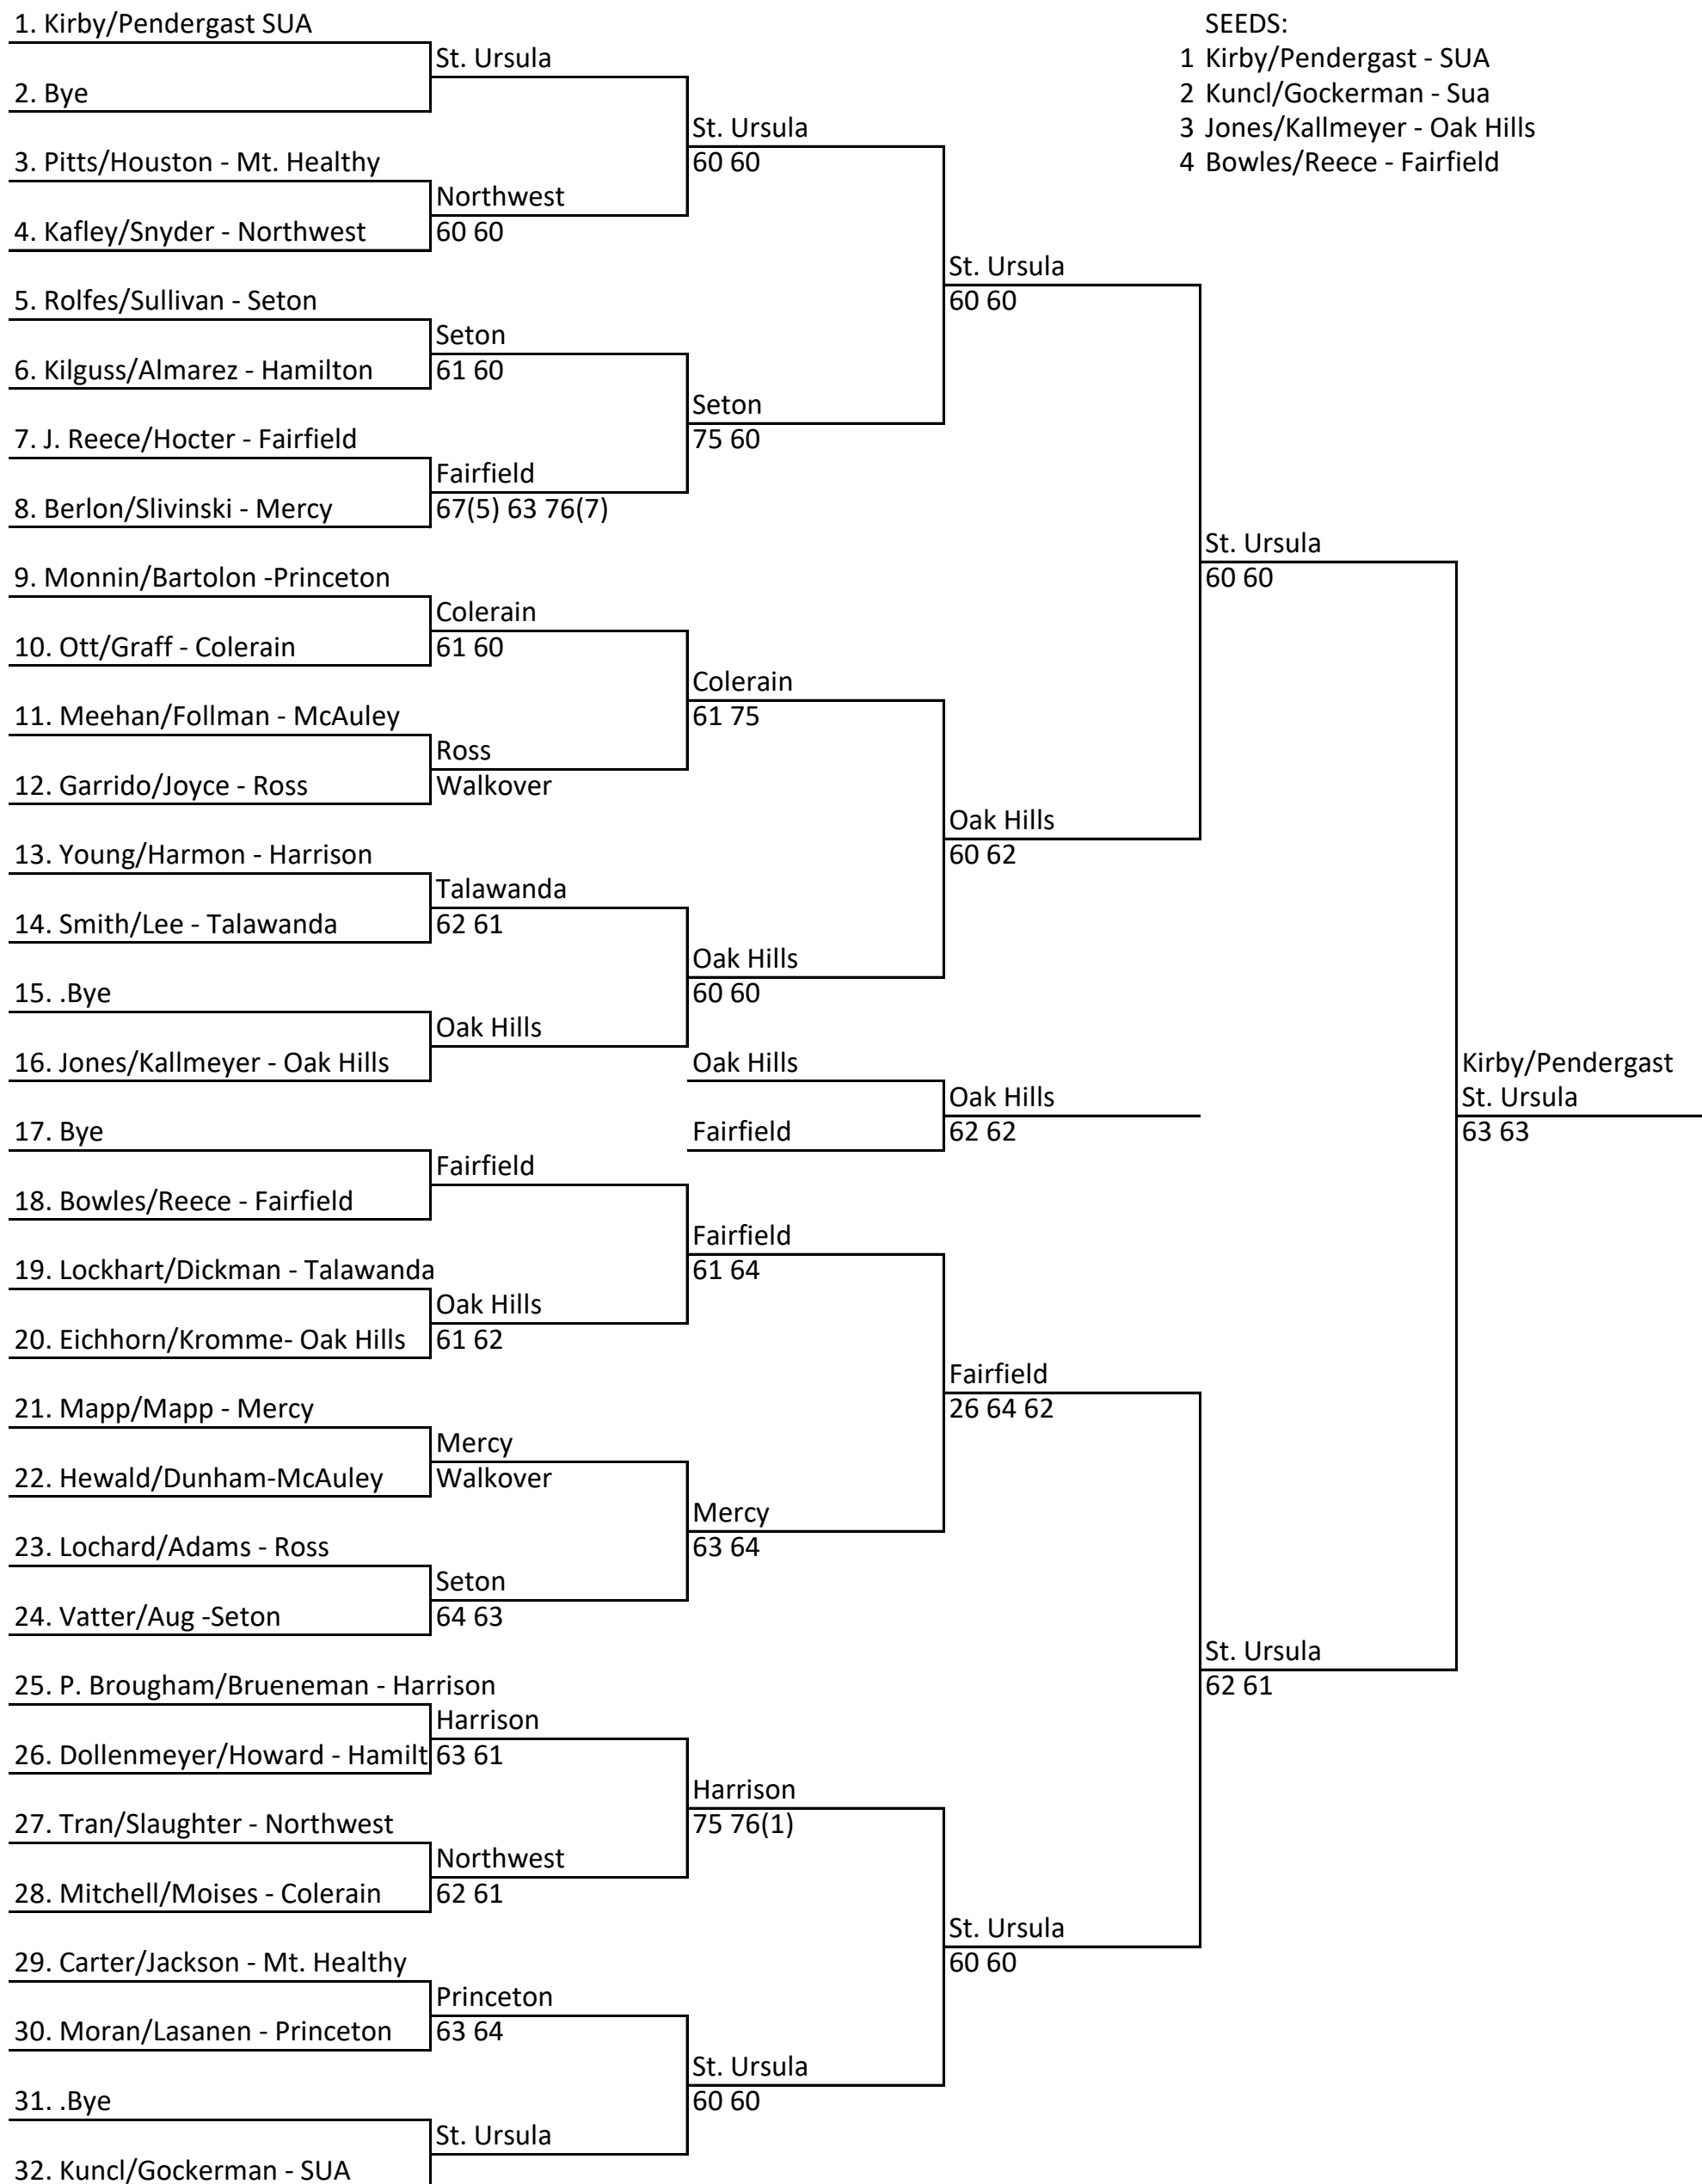

**GIRLS CINCINNATI SECTIONAL DIVISION I DOUBLES
ATP LINDNER TENNIS CENTER**

SEEDS:
 1 Kirby/Pendergast - SUA
 2 Kuncl/Gockerman - Sua
 3 Jones/Kallmeyer - Oak Hills
 4 Bowles/Reece - Fairfield

Kirby/Pendergast
 St. Ursula
 63 63