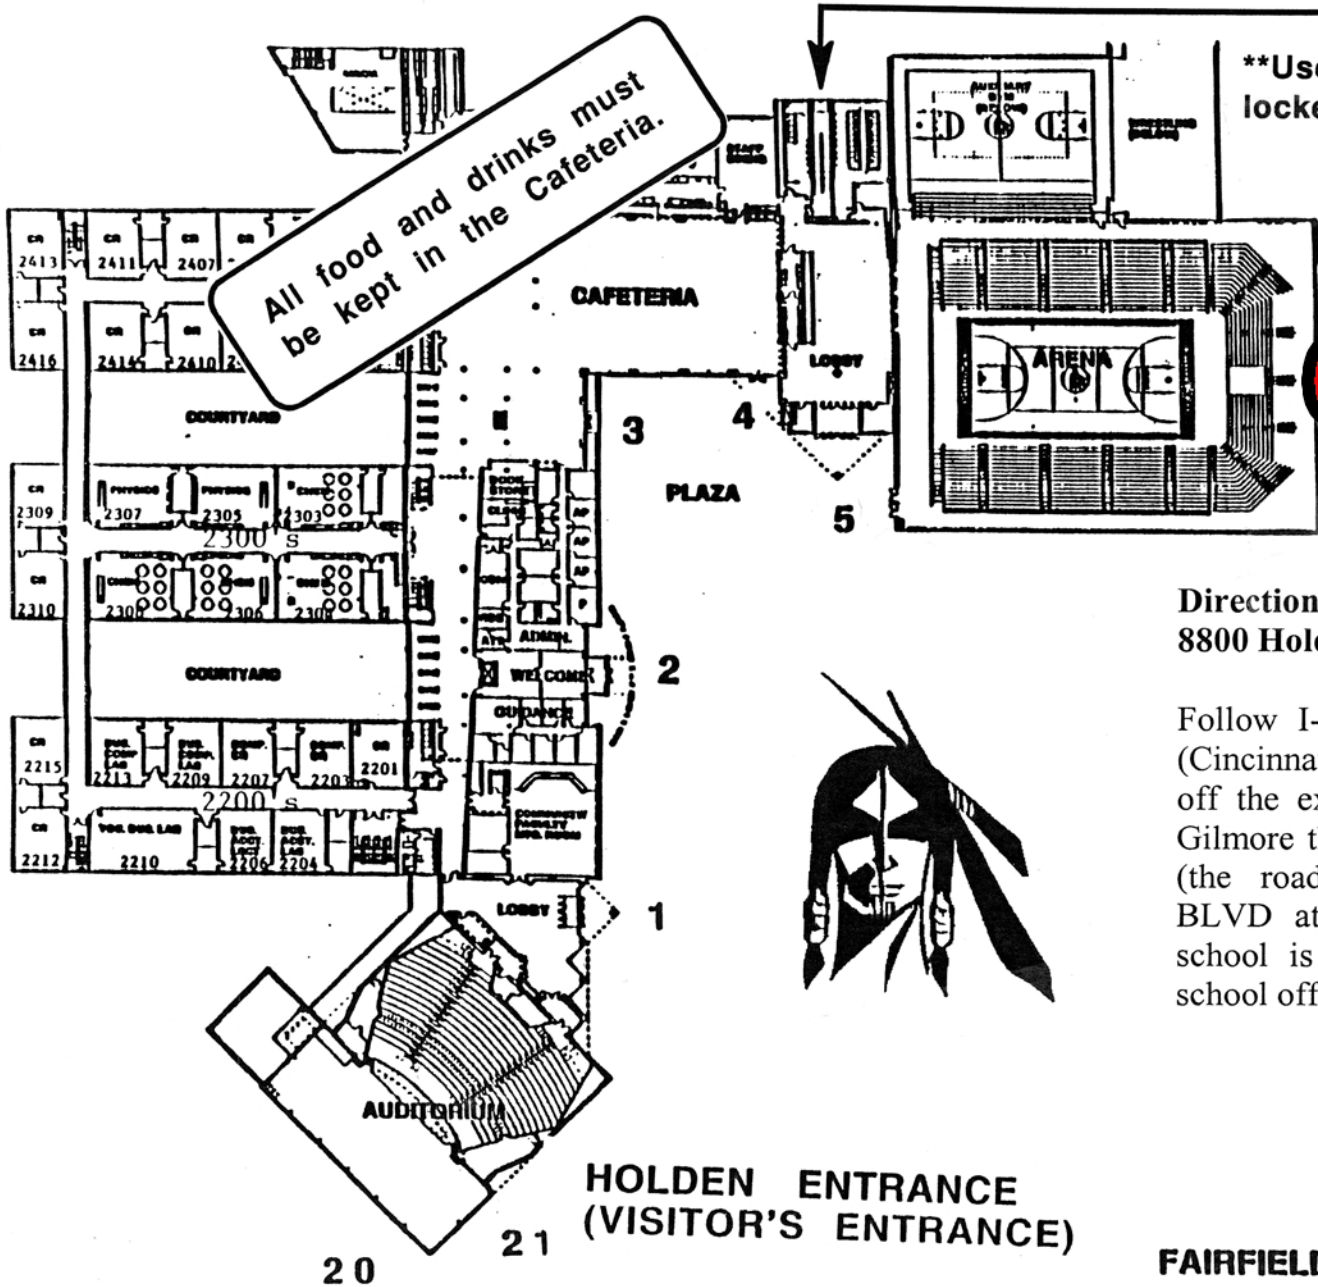

# FAIRFIELD SENIOR HIGH SCHOOL

# DISTRICT WRESTLING

**All Wrestlers & Coaches Enter via Door # 6**

**Directions to Fairfield High School at 8800 Holden BLVD:**

Follow I-275 east or west to exit #39 (Cincinnati Mills Mall exit). Turn north off the exit onto Gilmore RD. Follow Gilmore through the Route 4 intersection (the road changes names to Holden BLVD at the next intersection). The school is on the left. Enter the high school off of Holden BLVD.